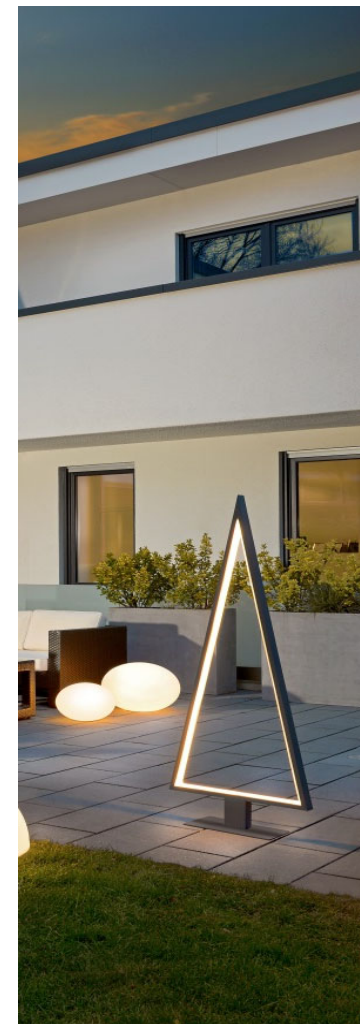

■ GERMAN
■ DESIGN
■ SINCE 1948

sompex®
design for life

PINE OUTDOOR LAMP

Reference / Dimensions / Color / PU

- 72161 / H120 cm / grau / 1 pc.
- 72162 / H160 cm / grau / 1 pc.

Material

- Metal

Technical details

- 15W, LED, 3000K, 1200lm, EPP A
- 20W, LED, 3000K, 1600lm, EPP A

EAN

- 4029599082200
- 4029599082217