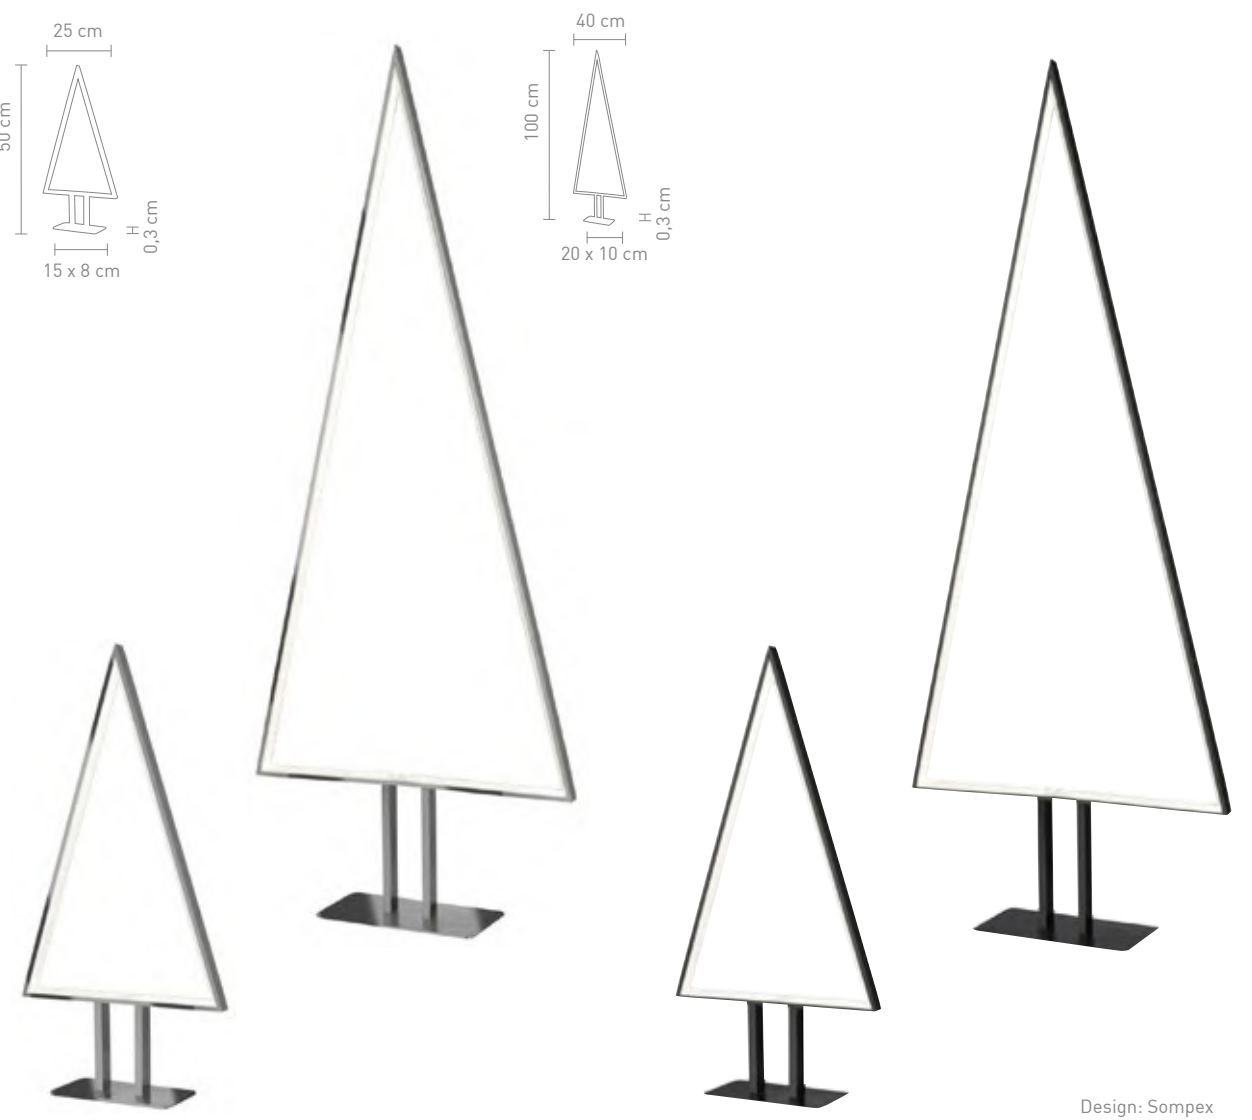

Design: Sompex

PINE

72121
tischleuchte aluminium
table lamp aluminum

3,2 Watt, LED, 2700K, 288lm

4 029599 077015

72126
tischleuchte aluminium
table lamp aluminum

6 Watt, LED, 2700K, 540lm

4 029599 077022

72120
tischleuchte aluminium schwarz
table lamp aluminum black

3,2 Watt, LED, 2700K, 288lm

4 029599 074236

72125
tischleuchte aluminium schwarz
table lamp aluminum black

6 Watt, LED, 2700K, 540lm

4 029599 074243