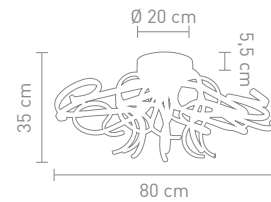

79830
deckenleuchte aluminium, silikon
ceiling lamp aluminum, silicone

56 Watt, LED, 2800K, 5040lm