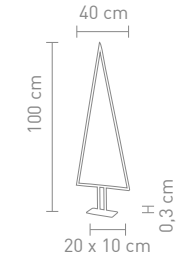

Design: Sompex

PINE

72121
tischleuchte aluminium
table lamp aluminum

3,2 Watt, LED, 2700K, 288lm

4 029599 077015

72126
tischleuchte aluminium
table lamp aluminum

6 Watt, LED, 2700K, 540lm

4 029599 077022

72120
tischleuchte aluminium schwarz
table lamp aluminum black

3,2 Watt, LED, 2700K, 288lm

4 029599 074236

72125
tischleuchte aluminium schwarz
table lamp aluminum black

6 Watt, LED, 2700K, 540lm

4 029599 074243