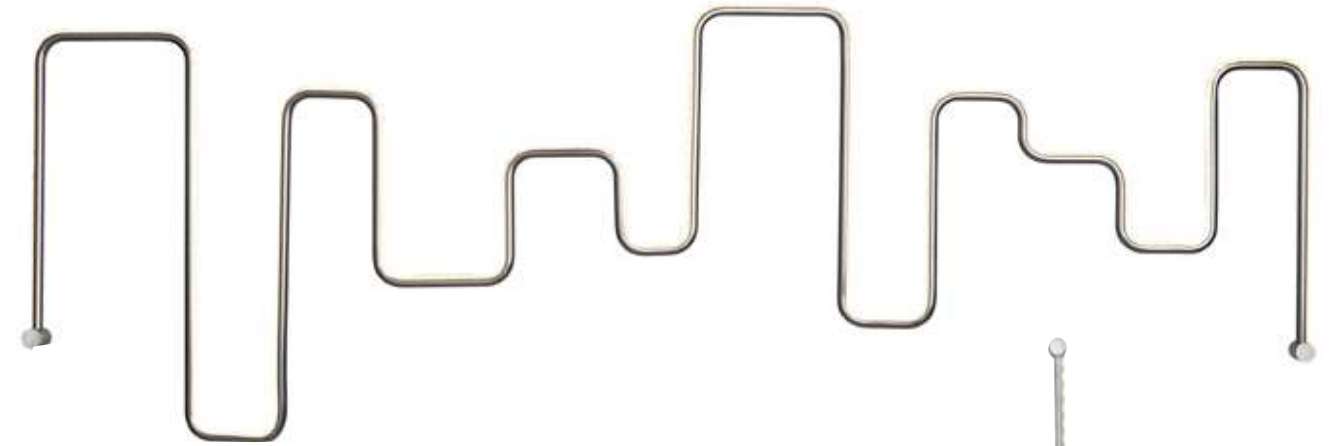

11 Watt, LED, 3000K, 990lm

Design: Boris Pickenhagen

Design: Sompex

**SKYLINE**

78057  
wandleuchte aluminium, silikon  
wall lamp aluminum, silicone

11 Watt, LED, 3000K, 990lm

**CANDICE**

78060  
wandleuchte aluminium, silikon  
wall lamp aluminum, silicone