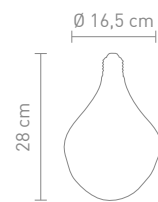

LED DROP GOLD

6126001
leuchtmittel gold
bulb gold

5 Watt, LED, 2100K, 270lm, E27

4 028085 612600

LED DROP TITAN

6126101
leuchtmittel titan
bulb titanium

5 Watt, LED, 2200K, 90lm, E27

4 028085 612617