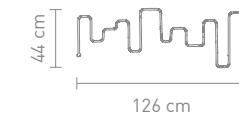

11 Watt, LED, 3000K, 990lm

Design: Boris Pickenhagen

Design: Sompex

**SKYLINE**

78057  
wandleuchte aluminium, silikon  
wall lamp aluminum, silicone

11 Watt, LED, 3000K, 990lm

**CANDICE**

78060  
wandleuchte aluminium, silikon  
wall lamp aluminum, silicone