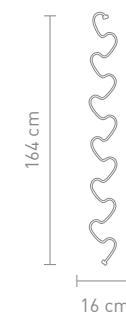

STEP

78055
wandleuchte aluminium, silikon
wall lamp aluminum, silicone

11 Watt, LED, 3000K, 990lm