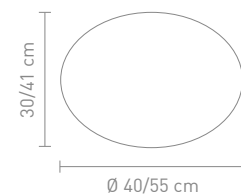

0,8 Watt, LED

**APOLLO**

79650  
outdoorleuchte kunststoff,  
weiß matt  
outdoor lamp plastic,  
white matt

max. 50 Watt, 230 V, E27

IP 65

79651  
outdoorleuchte kunststoff,  
weiß matt  
outdoor lamp plastic,  
white matt