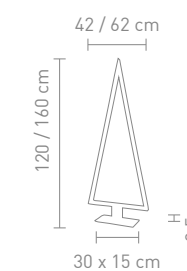

PINE OUTDOOR

72162
outdoorleuchte metall grau
outdoor lamp metal grey

20 Watt, LED, 3000K, 2500lm

4 029599 082217

72161
outdoorleuchte metall grau
outdoor lamp metal grey

15 Watt, LED, 3000K, 1780lm

4 029599 082200