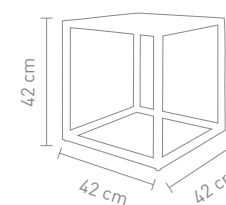

DELUX

78943
stehleuchte aluminium,
silikon, glas gefrostet
floor lamp aluminum,
silicone, glass frosted

12 Watt, LED, 3000K, 1080lm