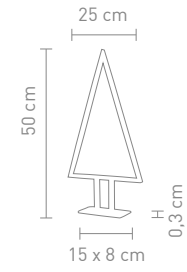

Design: Sompex

PINE

72121
tischleuchte aluminium
table lamp aluminum

3,2 Watt, LED, 2700K, 288lm

4 029599 077015

72126
tischleuchte aluminium
table lamp aluminum

6 Watt, LED, 2700K, 540lm

4 029599 077022

72120
tischleuchte aluminium schwarz
table lamp aluminum black

3,2 Watt, LED, 2700K, 288lm

4 029599 074236

72125
tischleuchte aluminium schwarz
table lamp aluminum black

6 Watt, LED, 2700K, 540lm

4 029599 074243