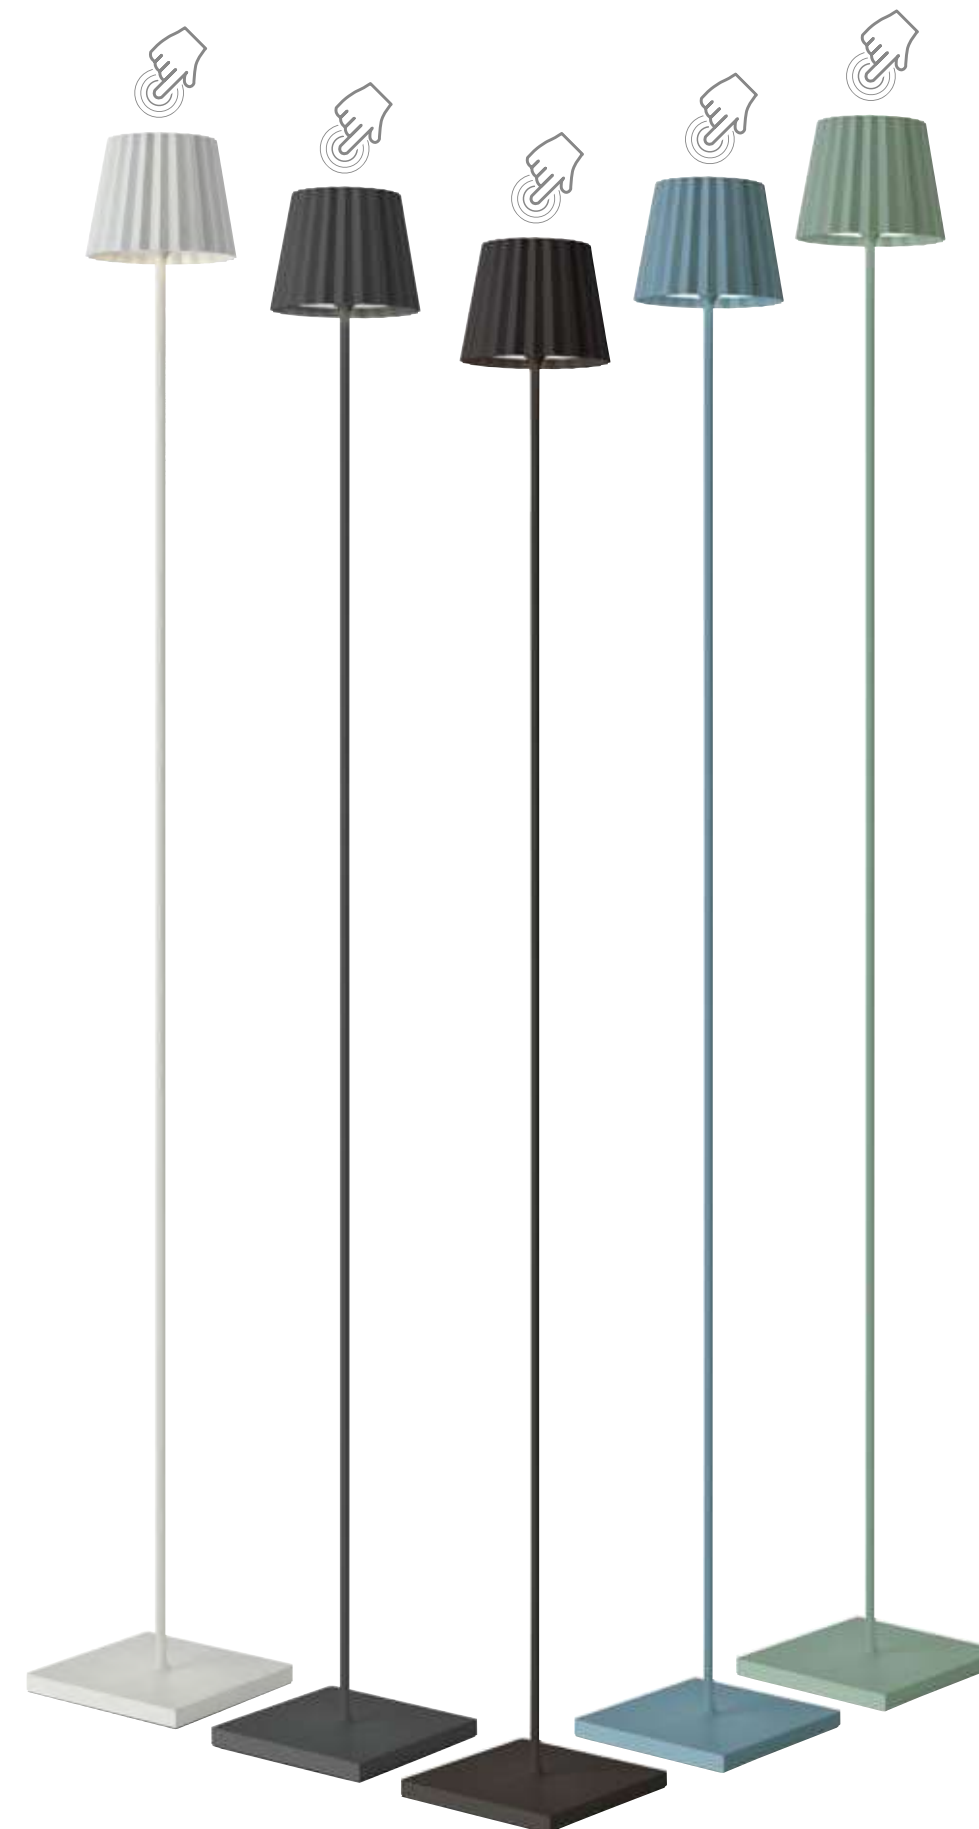

TROLL

outdoorstehleuchte aluminium,
akkubetrieben, gesamtleuchtzeit max. 24 std.
outdoor floor lamp aluminium,
rechargeable, run time max. 24 hrs.

2,2 Watt, LED, 3000K, 188lm

78155
outdoorstehleuchte weiß
outdoor floor lamp white

78160
outdoorstehleuchte anthrazit
outdoor floor lamp anthracite

78156
outdoorstehleuchte schwarz
outdoor floor lamp black

78166
outdoorstehleuchte blau
outdoor floor lamp blue

78165
outdoorstehleuchte grün
outdoor floor lamp green