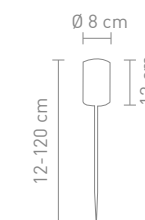

0,8 Watt, LED

**APOLLO**

79650  
outdoorleuchte kunststoff,  
weiß matt  
outdoor lamp plastic,  
white matt

max. 50 Watt, 230 V, E27

IP 65

79651  
outdoorleuchte kunststoff,  
weiß matt  
outdoor lamp plastic,  
white matt