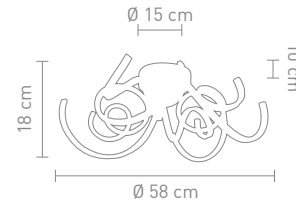

79832
deckenleuchte aluminium, silikon
ceiling lamp aluminum, silicone

30 Watt, LED, 2800K, 2700lm