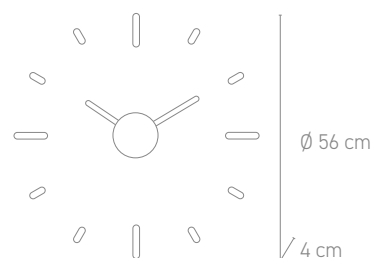

8290

DIY wanduhr, inkl. schablone
gehäuse: kunststoff schwarz
zeiger: aluminium schwarz & weiß
index: sticker, kunststoff schwarz

DIY wall clock, stencil incl., case: plastic black
hands: aluminum black & white
index: sticker, plastic black

8292

DIY wanduhr, inkl. schablone
gehäuse: kunststoff grau
zeiger: aluminium grau & weiß
index: sticker, kunststoff grau

DIY wall clock, stencil incl., case: plastic grey
hands: aluminum grey & white
index: sticker, plastic grey