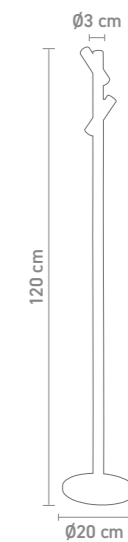

indoor & outdoor floor lamp, aluminum, rechargeable, run time max. 240 hrs., luminaire head 360° rotatable, with charging base

1,7 Watt, LED, 3000K, 110lm

78110 | schwarz, black

78111 | weiß, white

78112 | anthrazit, anthracite